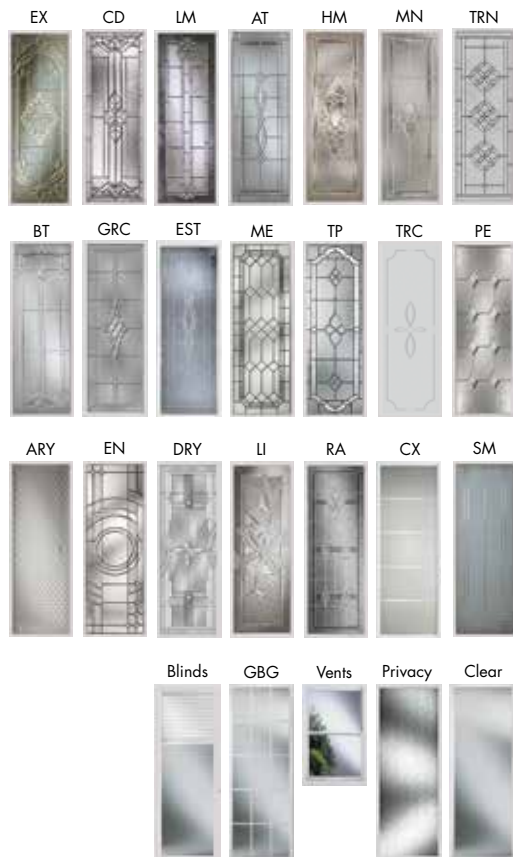

Full Sidelights 690-GRC

BEFORE:

6-Panel Door with Clear Sidelights

TABLE OF CONTENTS

PRICE POINT CATEGORIES
Group A=PREMIUM Group D=VALUE

NEW Spotlights™ Doorglass4-5
 Custom Glass Program6-7
 CHOICE Energy Star® 8
 Decorative Doorglass/Textures..... 9