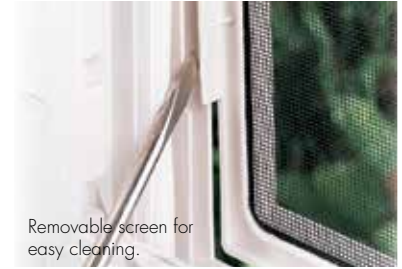

20 Year Warranty

Maintenance-Free Frame

10 adjustment locations for latches.

Removable screen for easy cleaning.

VENTS

799-GBG

799-RN/GBG
Privacy Glass

799-GBG
Clear Glass