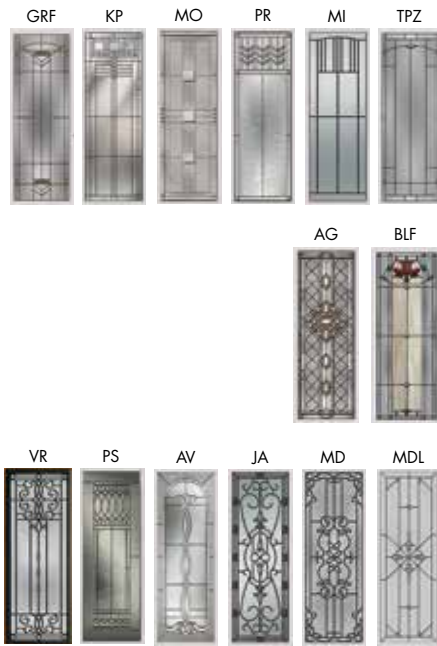

Full Sidelights 690-GRC

BEFORE:

6-Panel Door with Clear Sidelights

TABLE OF CONTENTS

PRICE POINT CATEGORIES
Group A=PREMIUM Group D=VALUE

NEW Spotlights™ Doorglass4-5
 Custom Glass Program6-7
 CHOICE Energy Star® 8
 Decorative Doorglass/Textures..... 9