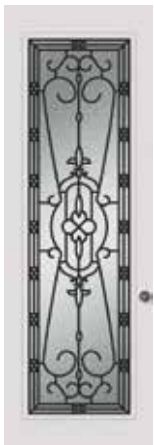

Model 800 series Craftsman frames are a flat profile that is different from the traditional profile. Please note this when matching with sidelights.

521-GRF

866/814/876-GRF

607-GRF

684/672-GRF

686/687-GRF

612-GRF

Full Doorlight 686-MO,
Full Sidelights 694/690-MO

Model 800 series Craftsman frames are a flat profile that is different from the traditional profile. Please note this when matching with sidelights.

507-MO

- 1. Thin Reed Glass
- 2. Granite Glass
- 3. Clear Bevels
- 4. Eaton Glass

PRICE GROUP C

PATINA CAMING

Customize

©2010 CDL

PRAIRIE BEVEL

Model 800 series Craftsman frames are a flat profile that is different from the traditional profile. Please note this when matching with sidelights.

1. Arctic Glass

©2006 ODJ

JACINTO

507/521-JA

532-JA

684/672-JA

607-JA

686/687-JA