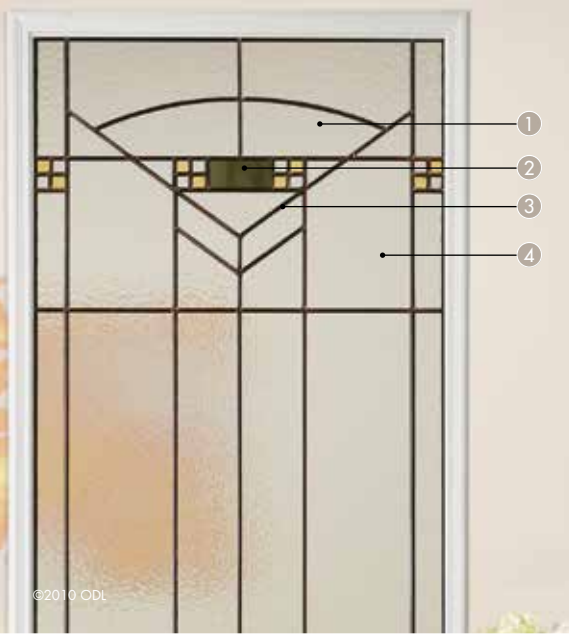

PRAIRIE BEVEL
Patina

MADISON
Nickel Vein Wrought Iron

TOPAZ
Patina

Natural style, crafted beauty

Craftsman, Prairie, Arts & Crafts, Bungalow, Mission

Our Craftsman Collection celebrates the art of handiwork and the beauty of natural materials. Each door glass design expresses simplicity of form through balanced, geometric patterns that will blend gracefully with the inside and outside of your home. Flat-profile Craftsman frame available in Oak-grain, Mahogany-grain and textured white frame options. Screw hole covers for Craftsman frame include both pyramid and domed designs.