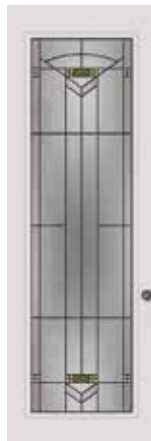

Model 800 series Craftsman frames are a flat profile that is different from the traditional profile. Please note this when matching with sidelights.

521-GRF

866/814/876-GRF

607-GRF

684/672-GRF

686/687-GRF

612-GRF