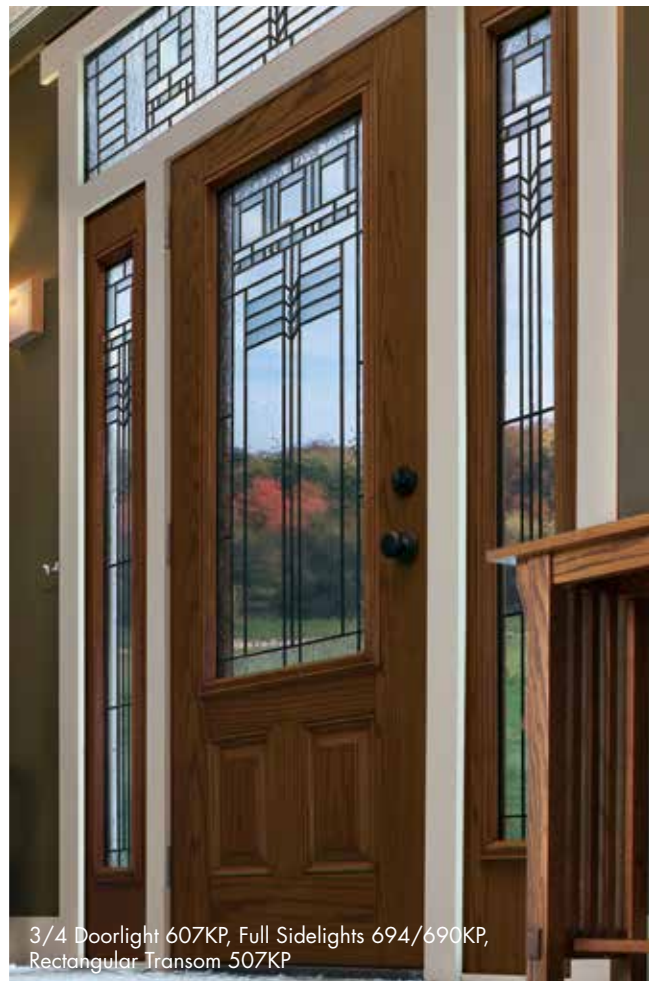

3/4 Doorlight 607KP, Full Sidelights 694/690KP, Rectangular Transom 507KP