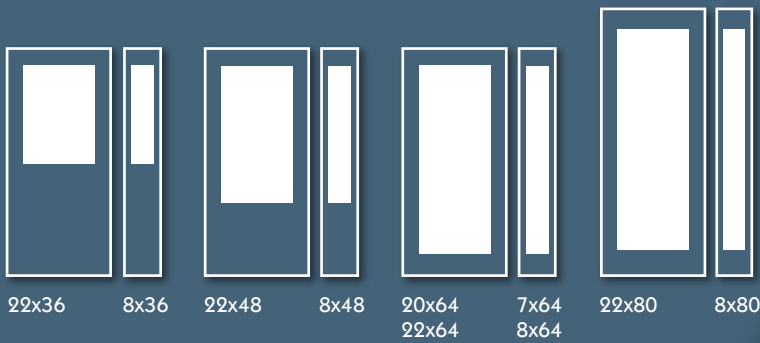

PVC by ODL

- Available on all ODL Decorative Glass designs
- Three-day manufacturer's lead time