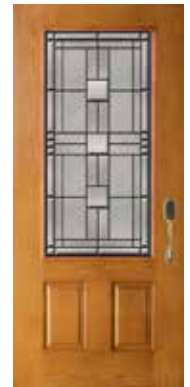

PRICE GROUP B

PATINA OR SATIN NICKEL
CAMING

Privacy Rating = 7

1. Clear Bevels
2. Granite Glass
3. Micro-Granite Glass

©2007 ODL

MONTEREY

Model 800 series Craftsman frames are a flat profile that is different from the traditional profile. Please note this when matching with sidelights.

607-MO