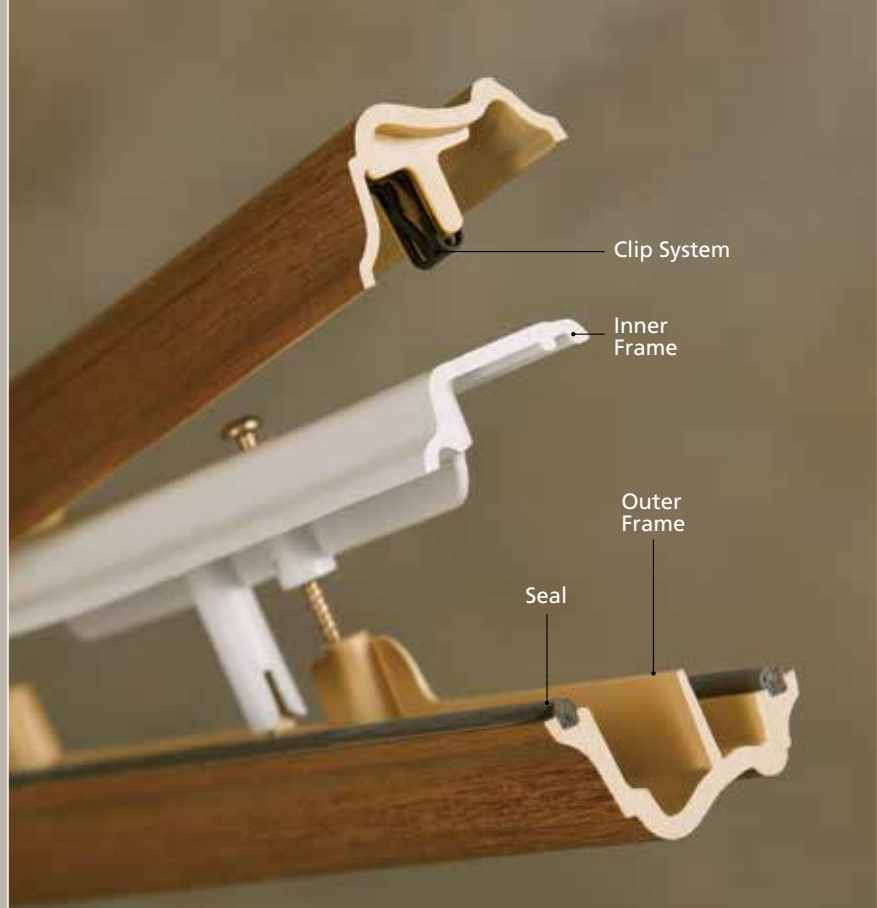

Concealed Screws

**One System.
Three Frames.
One Solution.**

Painting & Staining

- The outer and cover frames feature a new material formulation—FiberMate®
- Requires no prep, no adhesion promoter, and no special primers
- Achieves the highest rating of 5 during cross hatch adhesion testing (ASTM D3359-02)

Material Performance

- Designed and tested to withstand extreme temperatures, safe for storm door applications
- Use with dark finishes without risk of deformation
- Optimized rib structure improves frame stiffness and design pressure performance

Ease of Assembly

- Designed to ensure rapid and accurate alignment of the outer & inner frames
- Design allows for easy adjustments and removal resulting in less time and money spent on field replacements
- Inner frame requires no staining or painting and features ODL's HP material

Concealed Screws

- Clean design on both outer and cover frames
- Cover frame snaps securely to the inner frame using innovative clip system
- Saves time in assembly and pre-finishing

Dry Glaze Seal

- Features a foam gasket system that is air and water tight
- Precision-applied seal will not squeeze out
- Dry glaze seal allows for easy field replacement and reuse of system components
- Extreme weather tested