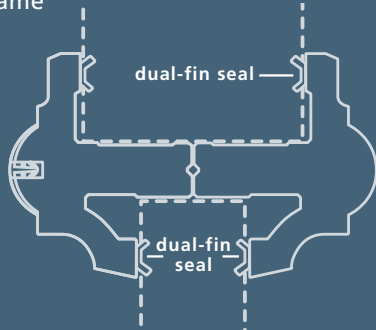

PVC doorglass Frame

Clean, Simple, Precise Frame Design

- Smooth, non-textured finish
  - Maintenance-free white frame will not yellow and does not require painting
  - Scuff-resistant capstock finish adds increased durability
- Precision-crafted corners improve strength and appearance
- Press-fit cover strip covers screw holes for a clean aesthetic
- Specially designed dual-fin seal on both inner and outer frame