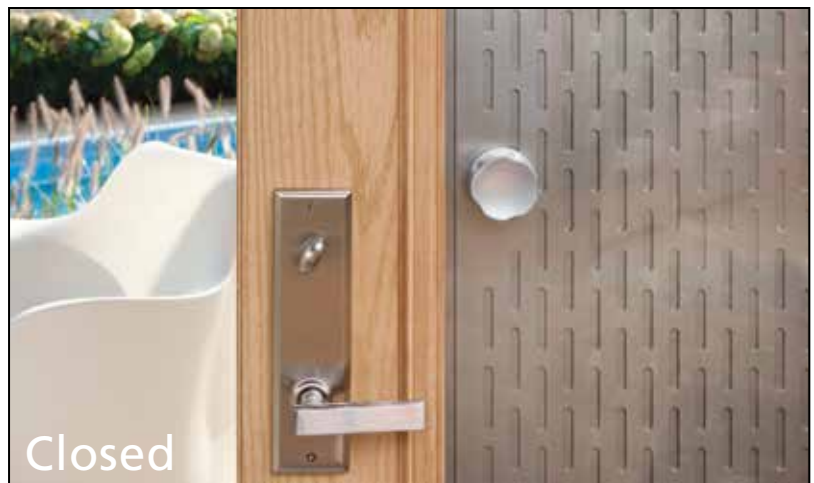

Light Control System

Two sliding panels of perforated aluminum provide users with a simple way to control privacy and light levels in a highly designed, fully assembled doorglass system.

Unlike anything on the market today, the innovative sliding slot pattern gives users control over the amount of light and privacy they desire. With a turn of a knob, the panels move from open to closed, and anywhere in between. A simple, intuitive design that brings dynamic levels of light and privacy into the home.

Available in 22 x 64 doorglass only

ARRAY™