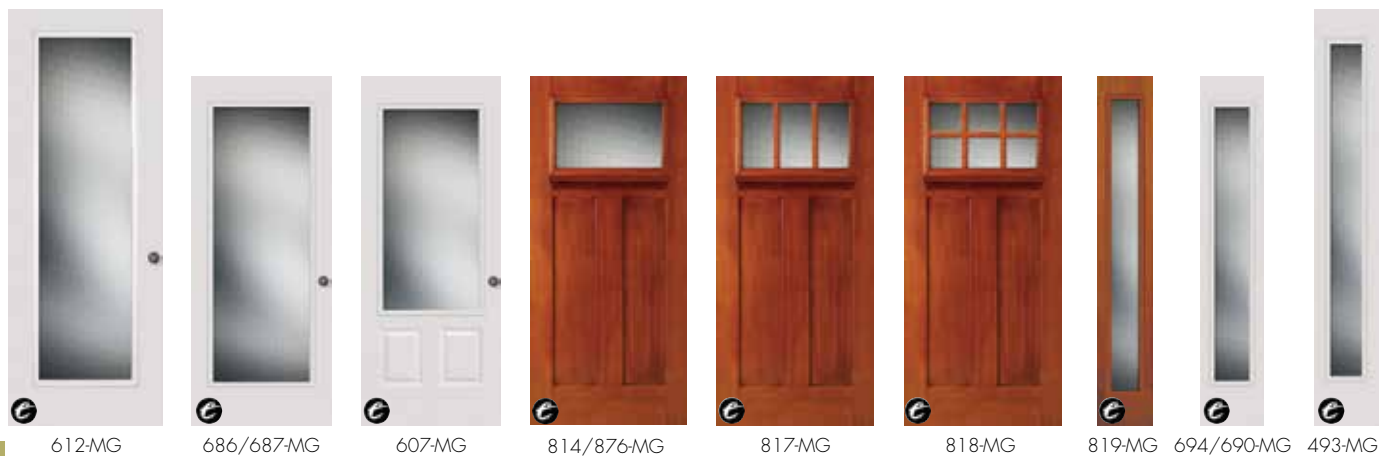

Privacy Rating = 9

 Indicates Low-E Glass

Model 800 series Craftsman frames are a flat profile that is different from the traditional profile. Please note this when matching with sidelights.

PRIVACY SERIES: TEXTURED RAINGLASS