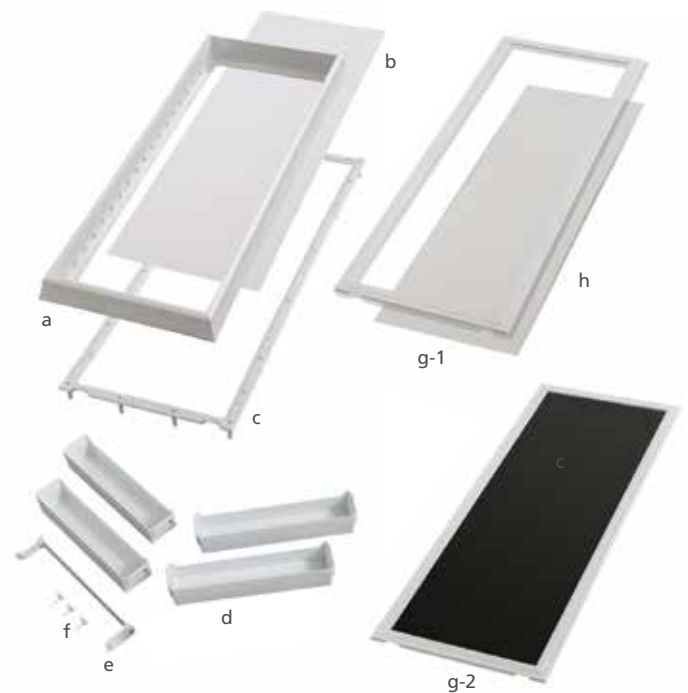

Designed for customization and organization anywhere in the home.

How it works

Door Considerations

The ON HAND solid core interior door is a standard 6'8" high, 1-3/8" thick, and is offered in 28", 30", 32", 34", and 36" widths to fit your frame opening. The pre-hung door jamb comes in either a 4-9/16" flat or split version.

Pre-Hung Flat Jamb
Door Solution

Pre-Hung Split Jamb Door
Solution with Casing

System Components

ON HAND Door Assembly includes a pre-hung door and an ON HAND In-Door Storage and Communication System.

- (a) Cabinet
- (b) Cabinet Backer
- (c) Cassette Frame
- (d) 4 Shelves
- (e) 1 Support Bar
- (f) 3 Hooks