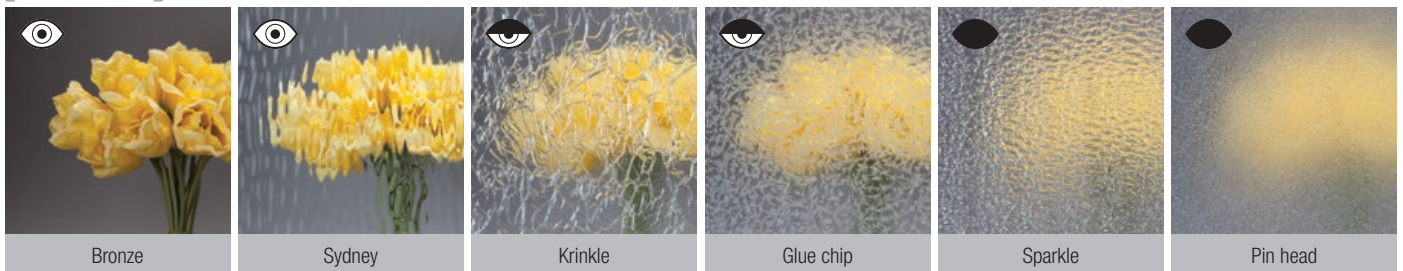

Step 3: Select the glass based on your architectural style.

[CONTEMPORARY]

- = Clear
- = Semi-private
- = Private

[ECLECTIC]

[NATURAL]

[TIMELESS]

Custom made products... Because you are unique

Step 4 : Choose the color and shape of the caming.