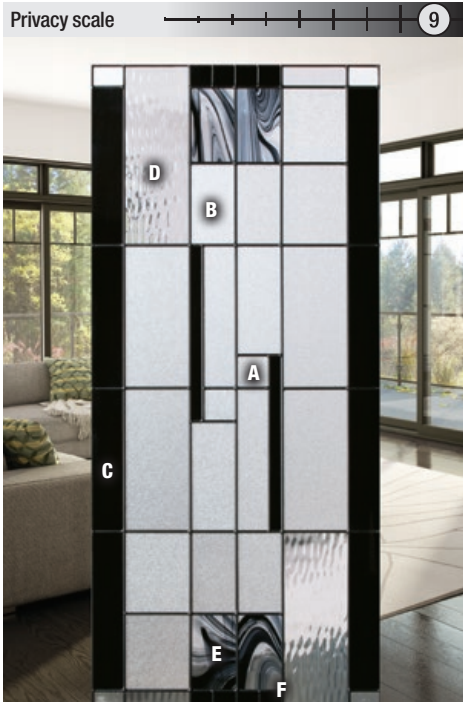

KALLIMA

STAINED GLASS

- A. Chord glass
- B. Pin head glass
- C. Black glass
- D. Sydney glass
- E. Black baroque glass
- F. Welded patina coming

© 2009 Novatech

Custom glass available (size, glass/caming changes). P. 88-89