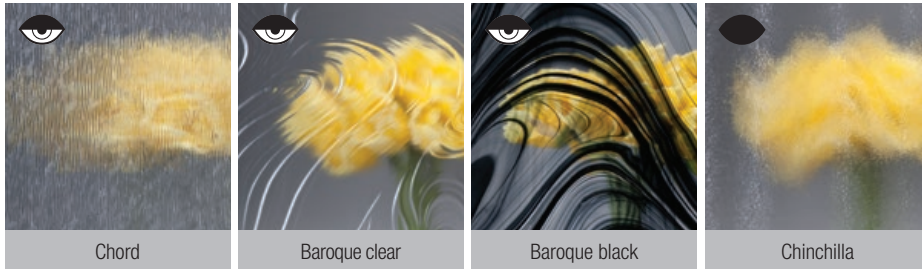

Step 3: Select the glass based on your architectural style.

[CONTEMPORARY]

- = Clear
- = Semi-private
- = Private

[ECLECTIC]

[NATURAL]

[TIMELESS]

Custom made products... Because you are unique

Step 4 : Choose the color and shape of the caming.