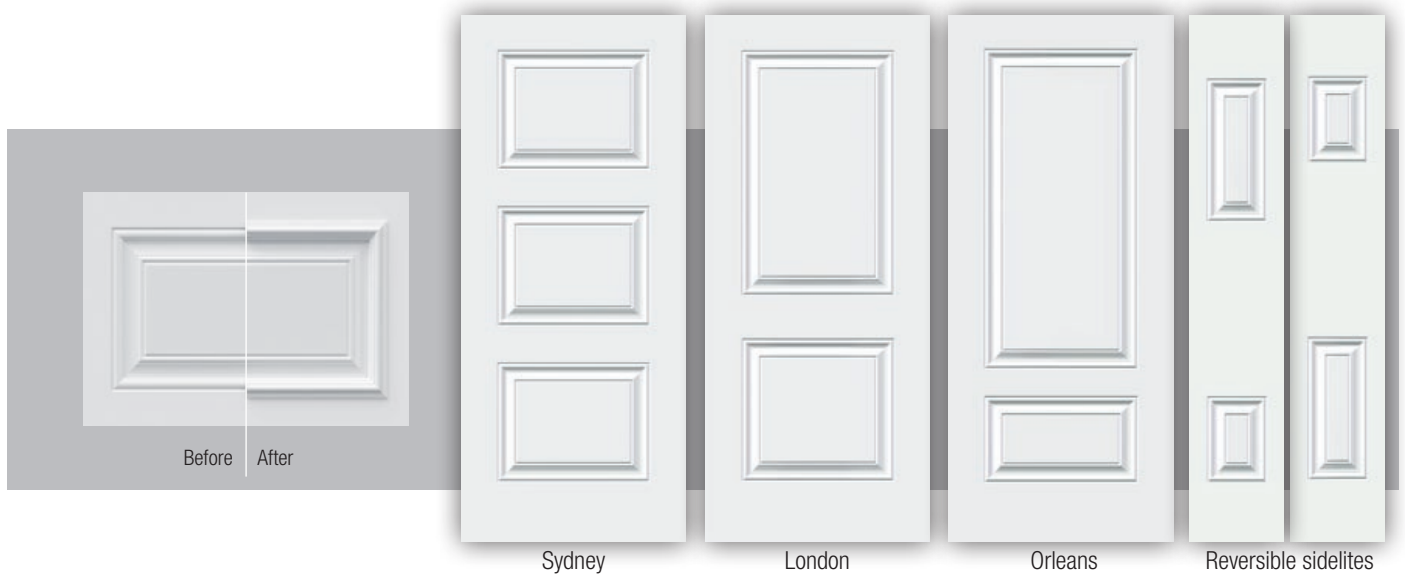

- Adapts to your needs: exterior and/or interior installation
- Energy efficiency maintained: No cutout required on the door
- Aluminum frame is easy to paint
- Rapid installation: lines up with the embossment on the Prestige Collection steel door