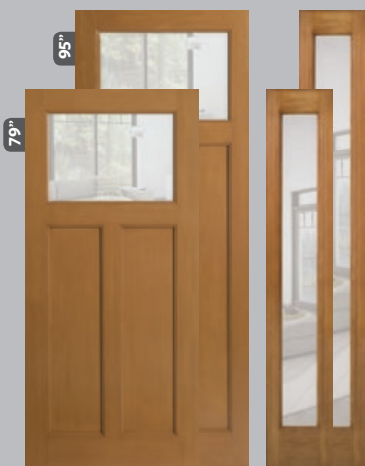

Also available in clear Low E glass.

35 3/4" x 79"
35 3/4" x 95"

11 15/16" x 79"
13 15/16" x 79"
13 15/16" x 95"

35 3/4" x 79"
35 3/4" x 95"

11 15/16" x 79"
13 15/16" x 79"
13 15/16" x 95"

	INTEGRATED DOORGLASS	DOORGLASS SOLD SEPARATELY
Doorglass	X	
Sidelite	X	