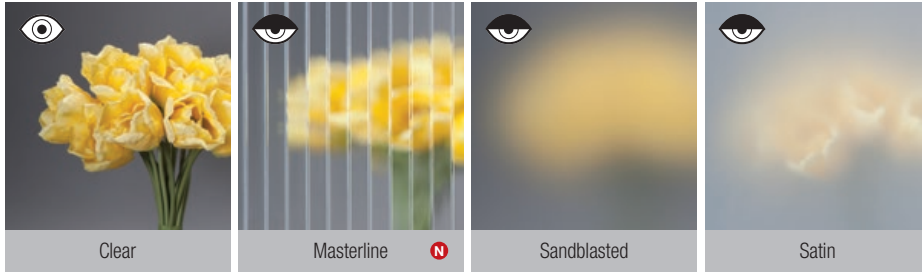

CUSTOM GLASS

88 Novatech offers a wide variety of products that can be modified to meet your needs and preferences in its families of stained glass, V-groove glass, grill, clear or textured glass.

Step 1: Select the model

Custom glass available for the model.

Suggested glass to accompany the model.

No custom sizes available.

Step 2: Decide on the opening for decoration: doorglass, transom, garage doorglass, sidelite, decorative window

Step 3: Select the glass based on your architectural style.

[CONTEMPORARY]