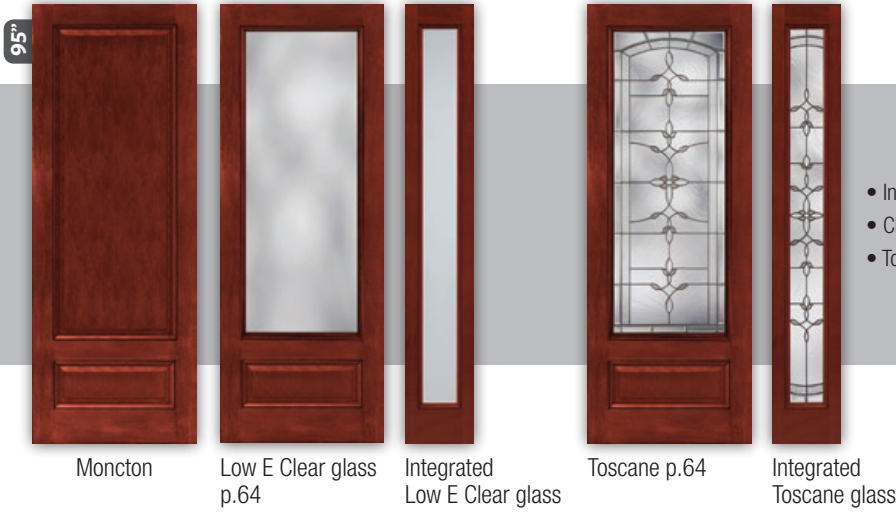

CHARACTER AND DURABILITY

The door designed for the northern climate. Woodgrain or smooth finish – allow yourself to be won over by our fiberglass door collection, and make your home distinctive.

Glass options exclusive to the Moncton door

MAHOGANY | New

- Integrated glass for sidelites only
- Clear glass sold separately – Low E
- Toscane stained glass sold separately