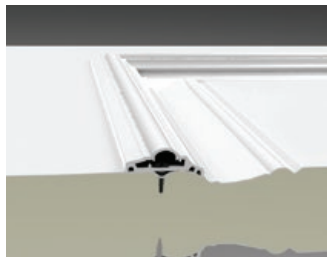

- Adapts to your needs: exterior and/or interior installation
- Energy efficiency maintained: No cutout required on the door
- Aluminum frame is easy to paint
- Rapid installation: lines up with the embossment on the Prestige Collection steel door