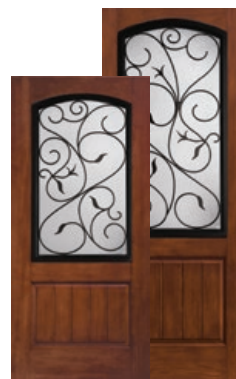

01

02

Planked