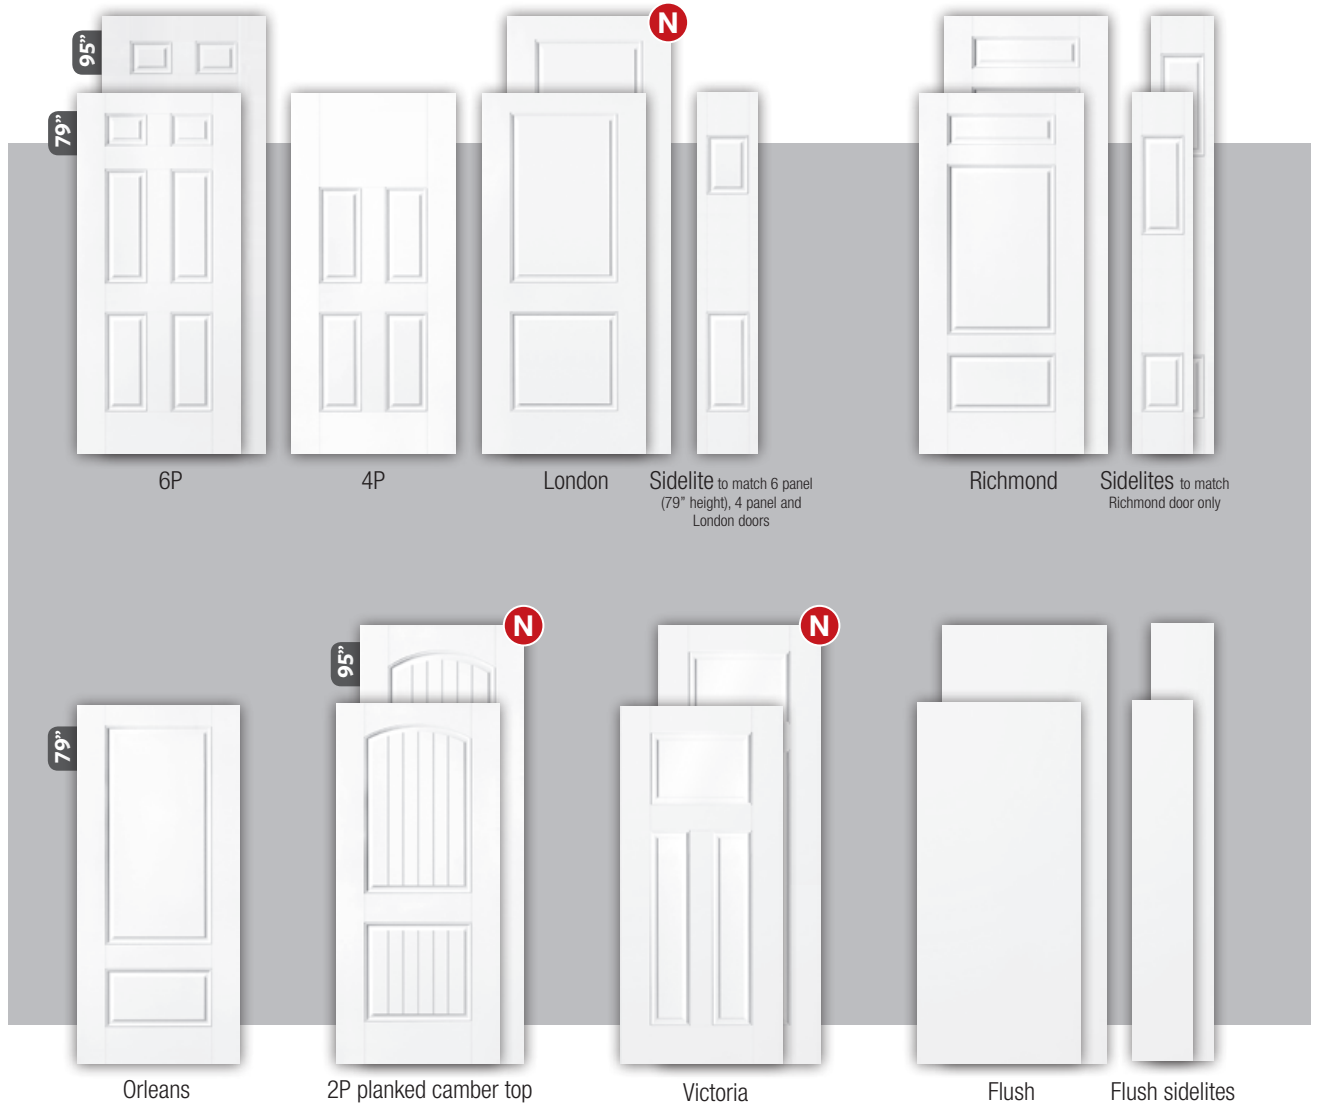

Glass options exclusive to the Moncton door

MAHOGANY | New

- Integrated glass for sidelites only
- Clear glass sold separately – Low E
- Toscane stained glass sold separately

COUNTRY STYLE | New

Decorative nails and hinges

Each element sold separately
To be installed with tape

Glass options exclusive to 2P camber top door with or without planks

96 New | **FIBERGLASS DOORS** CLASSIC COLLECTION

SMOOTH FINISH

Decorative shelf for smooth finish fibreglass Victoria door