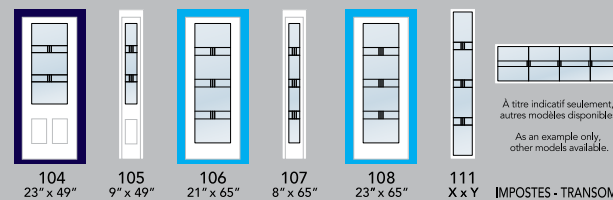

TRIPLE VERRE / TRIPLE GLAZED

TRIPLE VERRE / TRIPLE GLAZED

VERRES / GLASSES

- Canva
- Linea
- Screen
- Screen biseauté / Beveled Screen

VERRES / GLASSES

- Screen
- Noir opaque / Opaque Black
- Clair biseauté / Beveled Clear