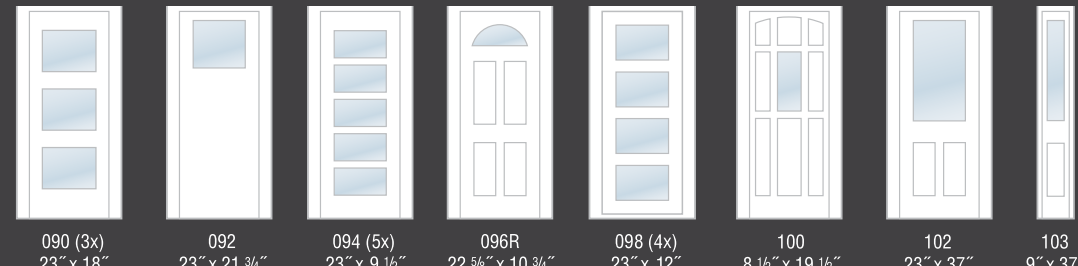

The "art glasses" used in our production of decorative units may show certain variations in the "pattern", light air bubble and channelled glass which are integral part of the product.

DIMENSIONS STANDARD / STANDARD SIZES