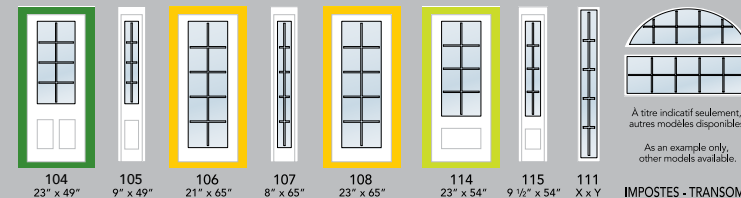

**TECHNOLOGIE MODERNE
MODERN TECHNOLOGY**

BAL105E+

BAL104E+

BAL105E+

BAL114E+
EXE094-AL

DEGRÉ D'INTIMITÉ
PRIVACY RATING

DOUBLE VERRE / DOUBLE GLAZED

LUP108SCGE+