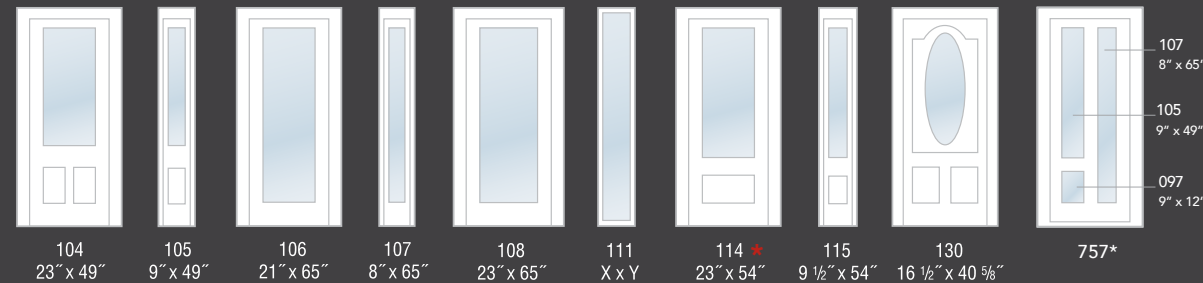

090 (3x) 23" x 18"   092 23" x 21 3/4"   094 (5x) 23" x 9 1/2"   096R 22 5/8" x 10 3/4"   098 (4x) 23" x 12"   100 8 1/2" x 19 1/2"   102 23" x 37"   103 9" x 37"

104 23" x 49"   105 9" x 49"   106 21" x 65"   107 8" x 65"   108 23" x 65"   111 X x Y   114* 23" x 54"   115 9 1/2" x 54"   130 16 1/2" x 40 5/8"   757*

* Le code 757 inclus les 3 thermos. 757 code includes the 3 units.

NOTRE GARANTIE / OUR WARRANTY

Tous les produits de verre décoratif de Verre Select sont vendus avec une garantie limitée de 10 ans. Pour notre garantie complète consultez le www.verreselect.com

All decorative glass products sold by Verre Select come with a limited 10 years warranty. For complete warranty please go to www.verreselect.com

NOTES / NOTES

Les photos présentées peuvent avoir de légères différences de couleurs et de textures avec le produit réel. *The pictures might have some small differences of colors and textures with the real product.*

Verre Select se réserve le droit de modifier la composition des produits illustrés dans la brochure. *Verre Select reserves the right to modify the composition of the products shown in this brochure.*