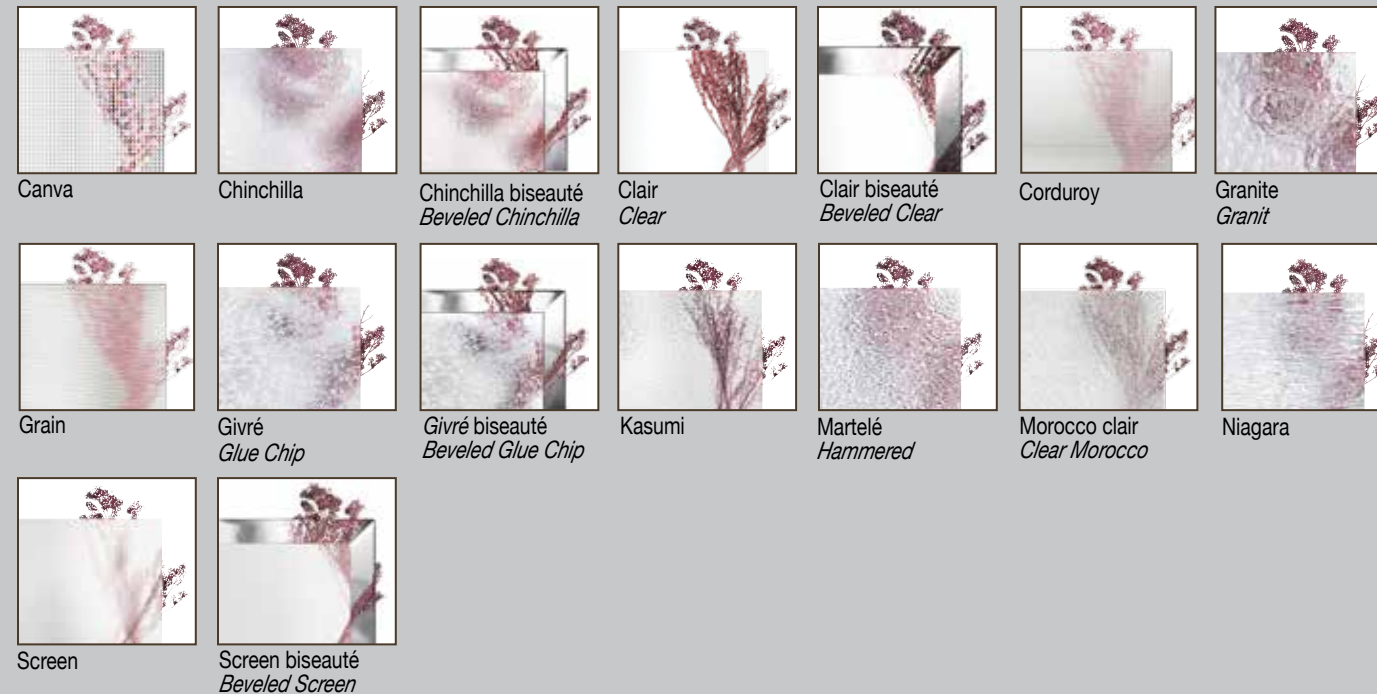

1 Choisissez votre VERRE / Choose your GLASS