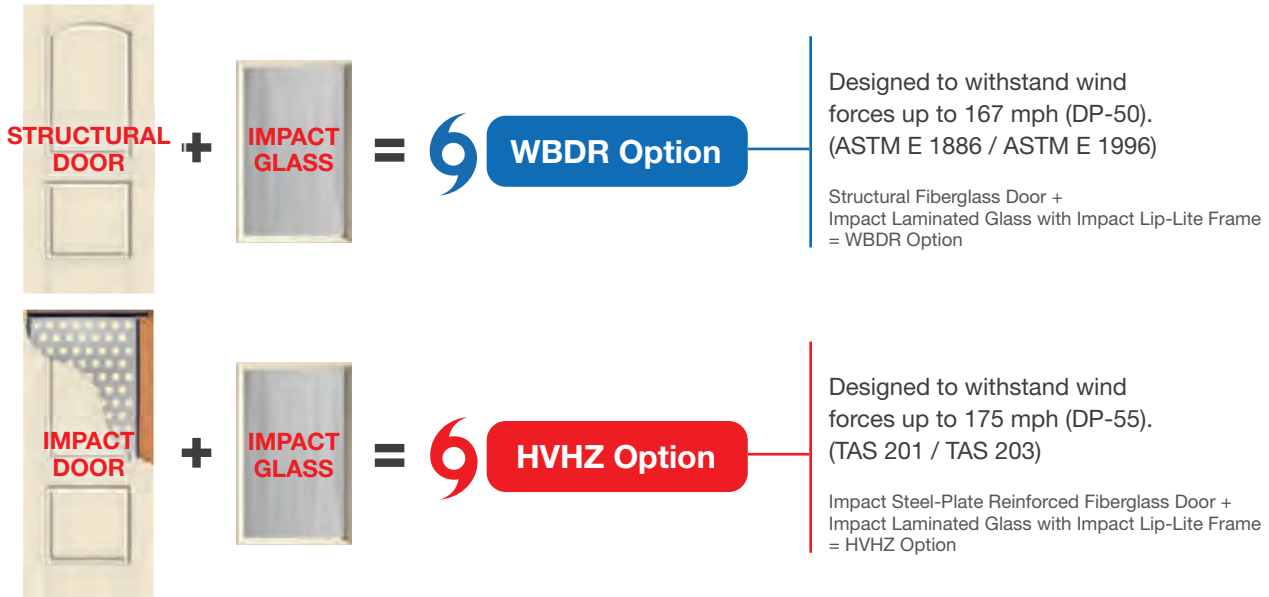

2 Use the icons to find available Therma-Tru® product options in this catalog.

WBDR / HVHZ Options: Look for this icon to find door and sidelite styles that can be configured for WBDR or HVHZ.

3 Verify that there is a Therma-Tru product approval specific to your area for the door system configuration before buying.*

4 Make sure the product is installed in compliance with the product approval to meet building codes.

The performance of the door system depends on how it is installed. Proper installation is required to comply with building codes.

*Product approvals show that the door system meets applicable codes when selected, assembled and installed as instructed. Note: See your Therma-Tru seller or visit www.thermatru.com for product approvals and installation instructions. Always confirm building code requirements in your area before buying. Follow weather and news reports to assess severe weather situations and obey local authorities' shelter and evacuation orders. No product guarantees safety for persons or property, nor makes any premises hurricane- or impact-proof.