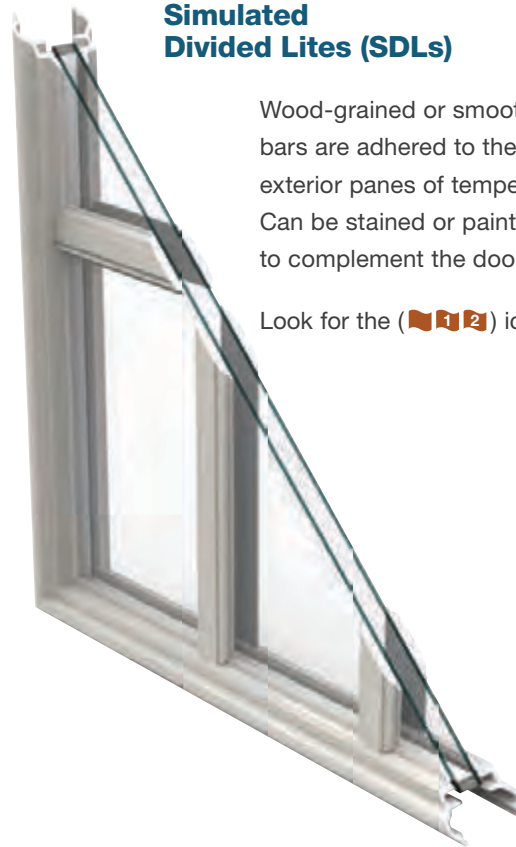

Simulated Divided Lites (SDLs) with Grilles Between Glass (GBGs)

Choose wood-grained or smooth-textured SDL bars layered over flat bronze GBG bars to achieve the most authentic divided lite look.

Look for the (🏠🍀) icons.

Simulated Divided Lites (SDLs)

Wood-grained or smooth SDL bars are adhered to the interior and exterior panes of tempered glass. Can be stained or painted any color to complement the door and home.

Look for the (🏠12) icons.

Grilles Between Glass (GBGs)

Contour or flat GBG bars are thermally sealed between two panes of tempered glass for the convenience of a smooth, easy-to-clean glass surface.

Look for the (🍀) icon.

Removable Wood Grilles

Removable wood grilles snap on and off the interior pane of tempered glass for easy cleaning. Can be stained or painted to complement the home décor.

Look for the (➤) icon.

*Available in Special Quote Program.

Note: See page 275 for important product details that may help with your purchase decision.