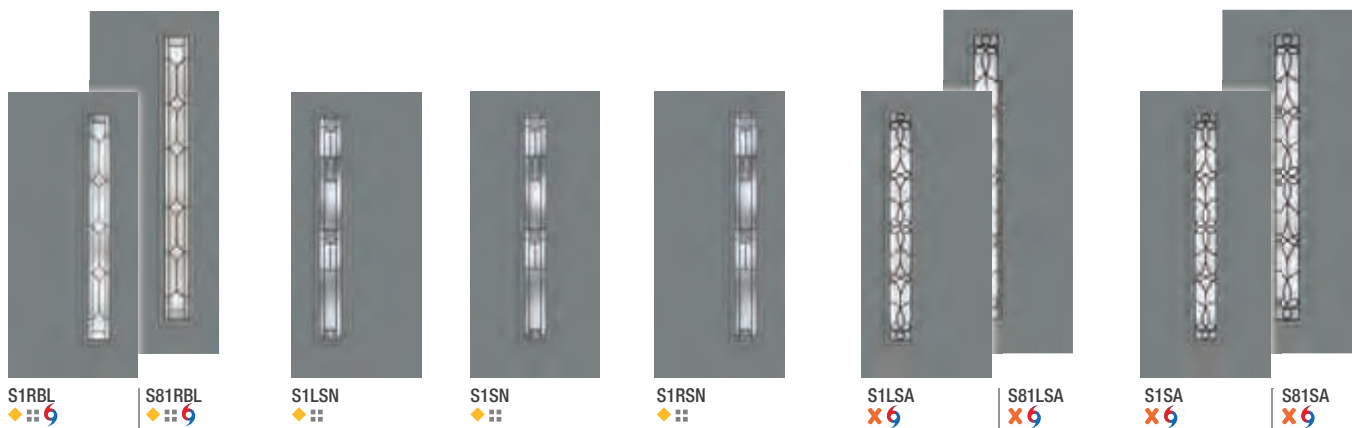

S1RBL | S81RBL | S1LSN | S1SN | S1RSN | S1LSA | S81LSA | S1SA | S81SA