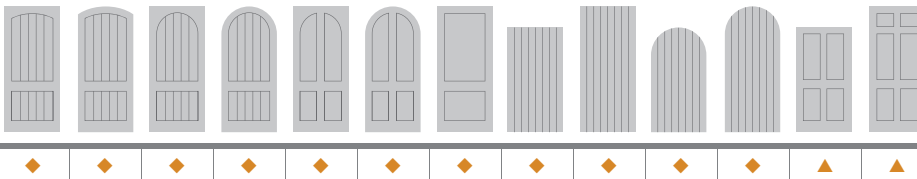

6'8" & 8'0" Solid-Panel Door Styles

Smooth-Star®, Profiles™, Traditions & Pulse®

6'8" & 8'0" Door Styles

All Pulse Styles

Glass Designs

Blackstone®	*▶	*			*▶	*							
Crystalline™	*▶	*			*▶	*							
Sedona	*▶		*▶	*	*▶	*							
Salinas®	*▶	*			*▶	*							
Maple Park™	*▶												
Avonlea®	*▶				*▶								
Saratoga™	*▶		*▶	*	*▶	*							
Wellesley™	*▶	*											
Riserva™	*▶	*	*▶	*	*▶	*							
Concorde™	*▶	*											
Kensington™	*▶												
Pembridge™	▶		*▶	*	*▶	*	*▶	*	*▶	*			
Axis™	*▶	*	*▶	*	*▶	*	*▶	*	*▶	*			
Privacy & Textured Glass	*▶	*	*▶	*	*▶	*	*▶	*	*▶	*			
Internal Blinds	*▶	*											
Divided Lites	*▶	*											
Clear	*▶	*	*▶	*	*▶	*	*▶	*	*▶	*			
Solid Panel											*▶▶	*	