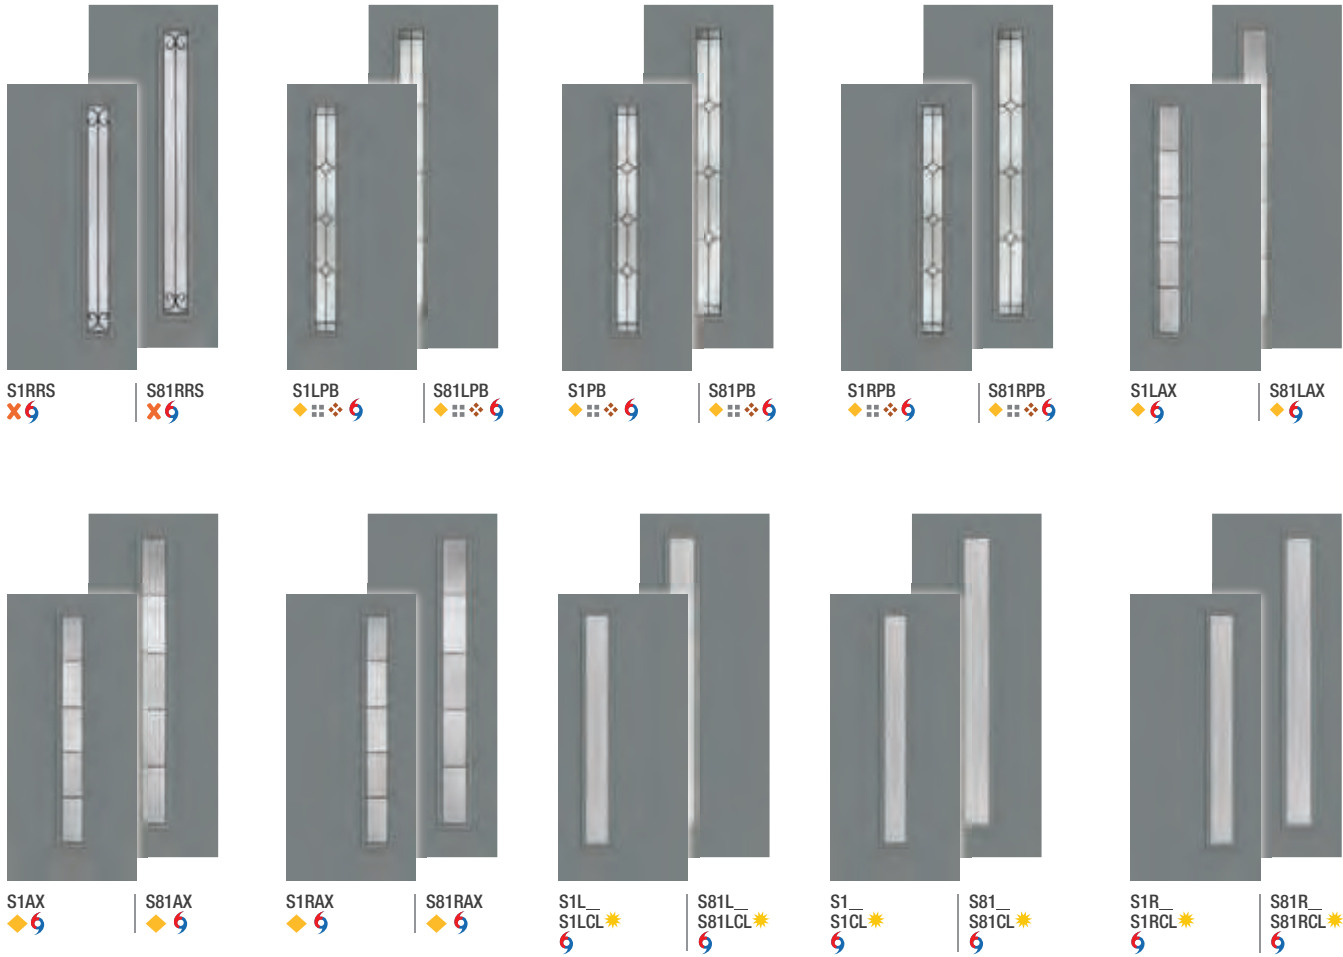

Línea *Continued*

Echo

Note: Product images show exterior side of door.