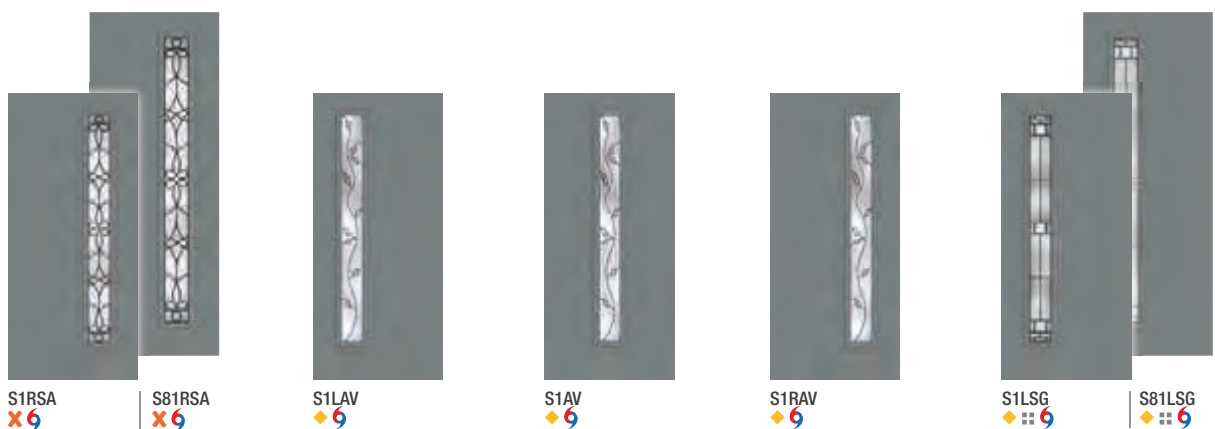

S1RSA | S81RSA | S1LAV | S1AV | S1RAV | S1LSG | S81LSG