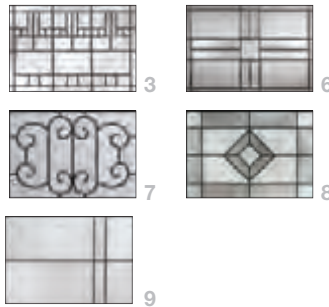

Available for Ari.

- 1 Blackstone®
- 2 Crystalline™
- 3 Sedona
- 4 Salinas®
- 5 Avonlea®
- 6 Saratoga™
- 7 Riserva®
- 8 Pembridge™
- 9 Axis®

Available for Echo.