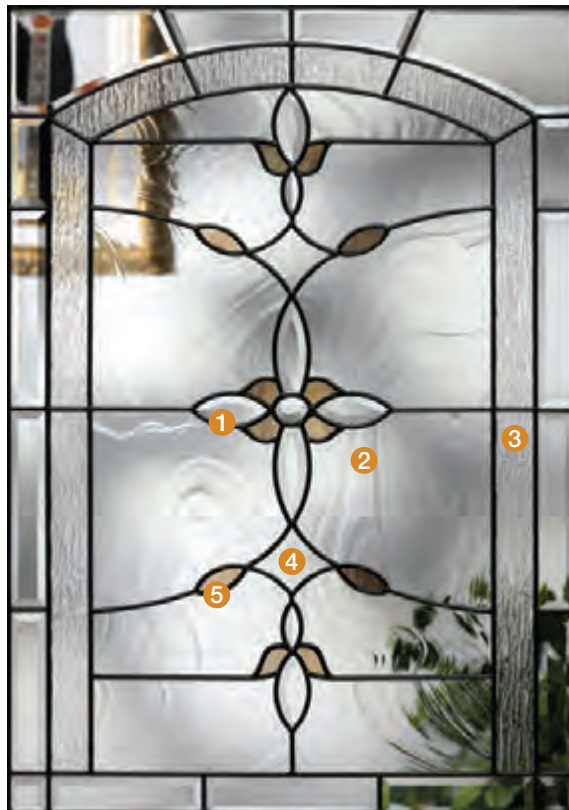

Black Nickel

Note: Glass privacy ratings may be more or less than indicated, based on glass design and size of glass. Glass designs may differ from depiction due to size and hand craftsmanship of glass. See your Therma-Tru seller or visit www.thermatru.com for details on glass privacy ratings and designs.