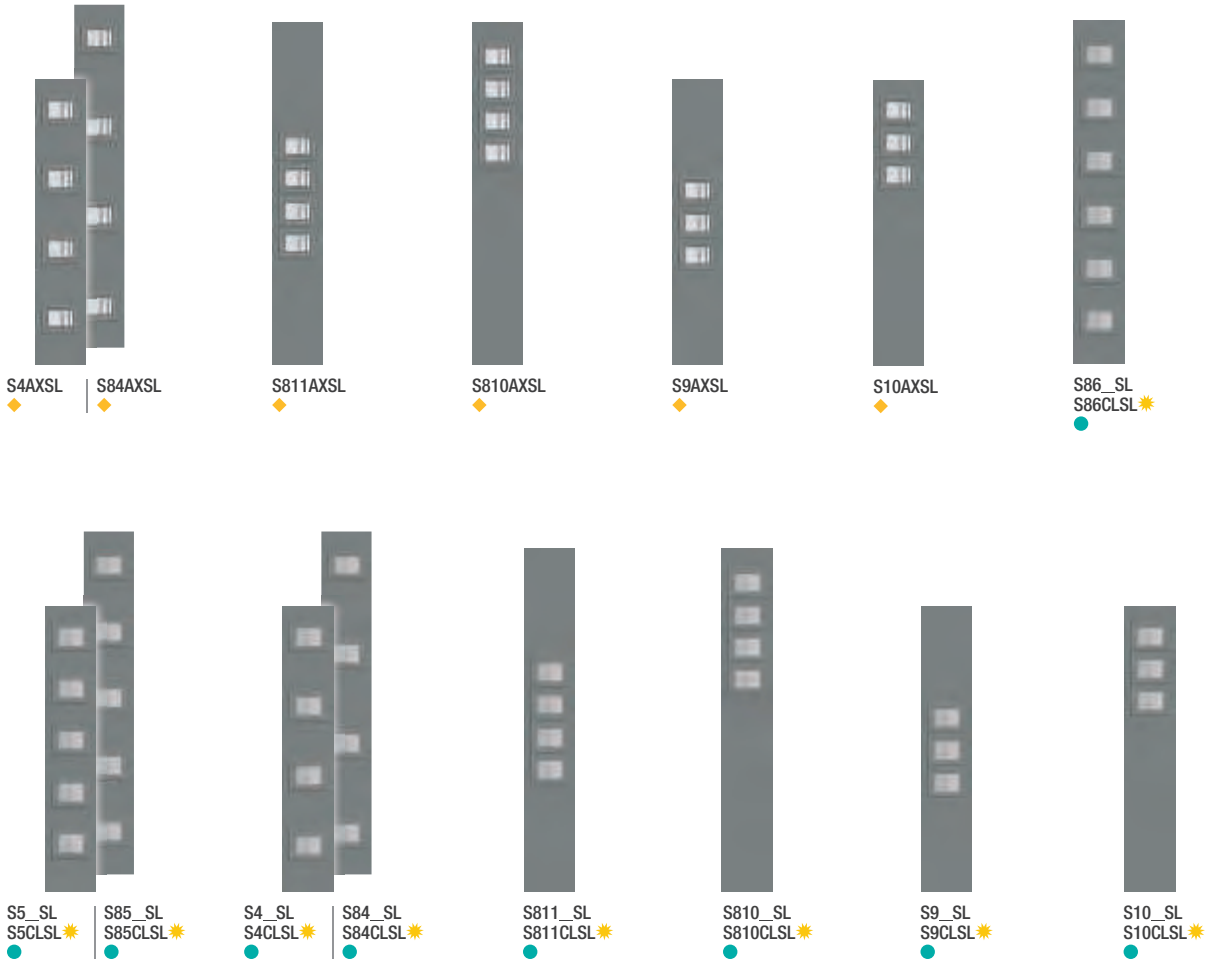

Privacy & Textured Glass Options
 Add the code to the blank in the style number for the desired door and glass combination. For details on glass options, see page 230.

XG = Geometric	XJ = Chinchilla
XE = Satin Etch	XR = Rainglass
XC = Chord	XN = Granite