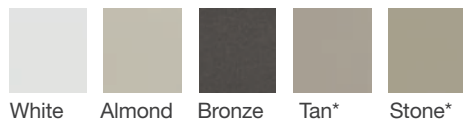

Smooth

(88.9 mm / 3.5 in.)
Look for the (2) icon.

GBG Bar Options

Flat

Contour

(20 mm / 0.787 in.)

(18 mm / 0.708 in.)

GBG Color Options