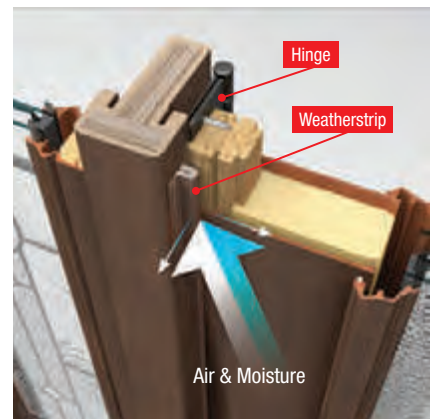

1. **4 Hinges** position the **door** to properly compress the **weatherstrip** to help form a tight, even seal against air and moisture infiltration when the door closes.