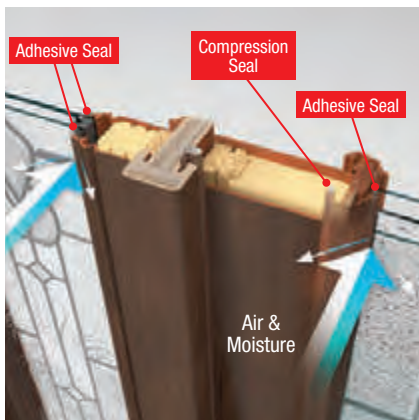

6 Lip-lite frame (shown right) features a **compression seal** against weather on the outside of the **door** and an **adhesive seal** against weather on the outside of the **glass**. **Flush-glazed glass** (shown left) is built directly into the door without a Lip-lite frame, featuring a **high-performance adhesive weather seal** inside and out.

A Complete Door System

More than beautiful doors and glass; a complete door system includes the components used to assemble it. We manufacture or specify every aspect of a complete door system. The Therma-Tru® genuine components shown here are our premium options for long-lasting durability.

A Therma-Tru composite door frame featuring Tru-Guard™ composite technology provides a rot-free solution engineered to work together with rot-resistant Therma-Tru doors and components.

Innovative options include our patented jamb assembly, featuring the 7-shape corner seal pad which creates an air pocket that helps prevent a vacuum from wicking moisture up the weatherstrip.

Inswing and outswing composite sills resist rotting and insects. Inswing adjustable sills help to maintain a tight seal over time.

Increased engagement between door and frame enhances stability and the homeowner's sense of security. (Highly recommended for 8'0" and double fiberglass doors. Not recommended for steel doors.)

A dual-bulb, dual-fin design helps maintain tight contact with adjustable sill caps and creates added barriers against moisture.

Hinges with ball bearings protecting each hinge pivot, or "knuckle", offer added support and stability. (Recommended for Classic-Craft doors, 8'0" doors, doors with glass, and Impact- and Fire-rated fiberglass doors.)

Resilient design compresses when closed and springs back when open, protected by a durable jacket, for long-lasting sealing power.

For more, including these additional component options, see pages 255–270:

Sill Pans ❖, Rain Protection ❖, Strike Plate and Astragals ❖.

Tru-Defense: The Ultimate Protection

Therma-Tru fiberglass doors are available with our exclusive Tru-Defense system as an option. It integrates specific components engineered and tested to deliver outstanding protection in all kinds of weather conditions. And it's backed by a Warranty Rider that provides for cash reimbursement that may be used toward secondary damage to flooring and trim, and the labor to make repairs if water infiltration occurs.** Look for the ❖ icon. For details, visit www.thermatru.com/trudefense.

Water Infiltration Cash Reimbursement Limit