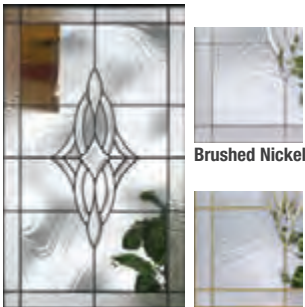

Black Nickel   Brass
Wellesley™ Page 207
Glass Privacy Rating: **6**