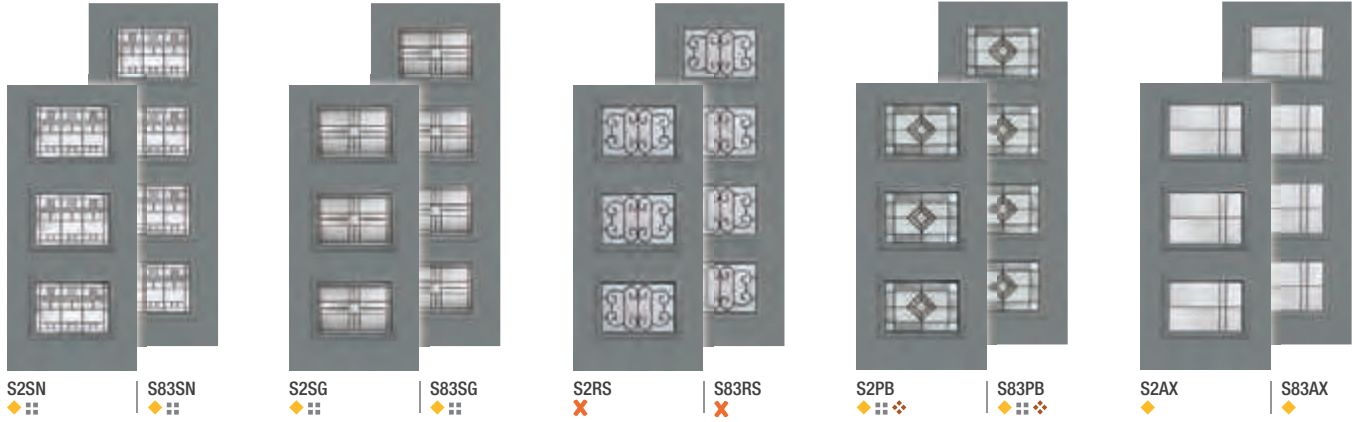

Ari

Note: Product images show exterior side of door.