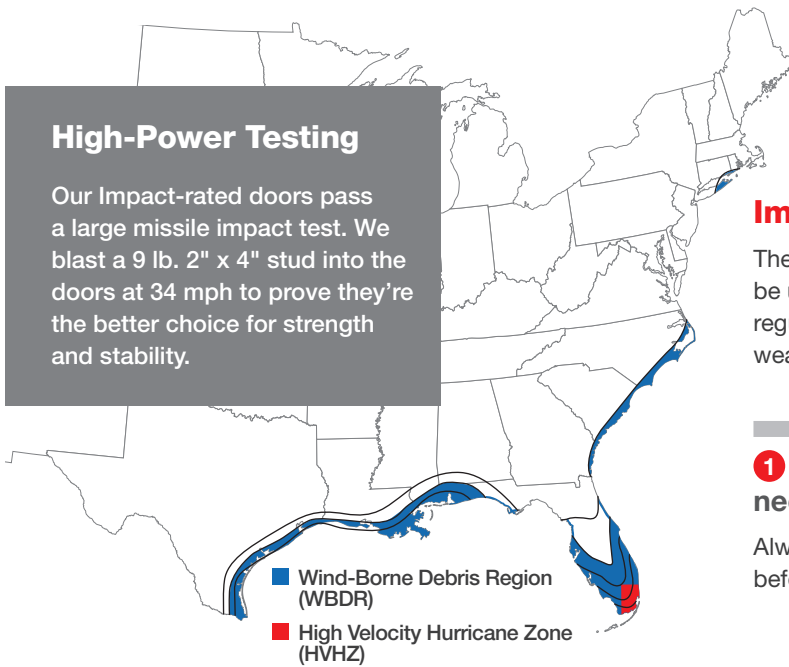

Tough When You Need It. Beautiful Always.

High-Power Testing

Our Impact-rated doors pass a large missile impact test. We blast a 9 lb. 2" x 4" stud into the doors at 34 mph to prove they're the better choice for strength and stability.

Impact-Rated Products

Therma-Tru offers Impact-rated doors and glass that can be used to meet high-wind and coastal region codes and regulations, offering excellent performance in extreme weather conditions while providing added protection.

1 Use the map as a guide to find out if you need product for WBDR or HVHZ.

Always confirm building code requirements in your area before buying.*