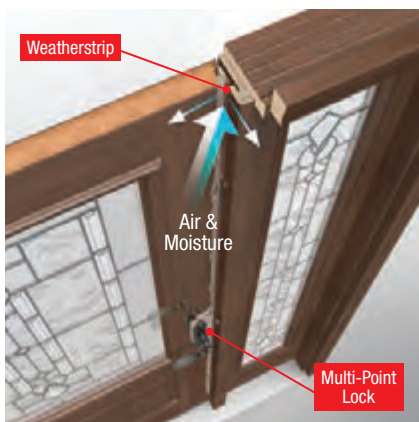

5 Multi-point locking system (recommended) engages the **door** and **frame** at three points from top to bottom, helping to preserve the **weatherstrip's** seal even under wind pressure.