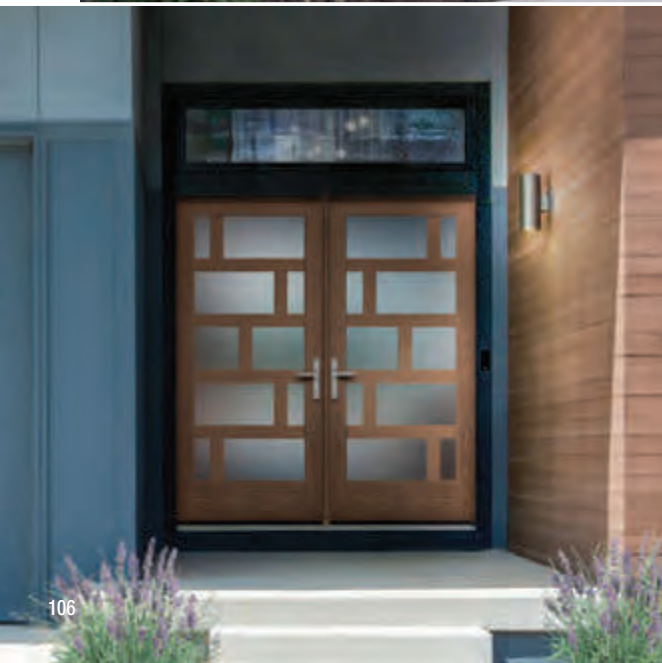

Fiber-Classic® & Smooth-Star® Fiberglass Doors

Great style for any home.

With many door styles in common and glass families that cross over between door collections, Fiber-Classic and Smooth-Star offers flexible options to fit virtually every entrance from front entry to patio to utility doors at an excellent value.

Top: Smooth-Star Door – S1100; Low-E Glass with GBGs, Sidelites – S2009SL
Bottom: Fiber-Classic Oak Collection, Satin Etch Glass with SDLs, Doors – FC685LXE, FC685RXE, Finish – Driftwood
Right Page: Fiber-Classic Mahogany Collection, Pembridge Glass, Door – FCM86550