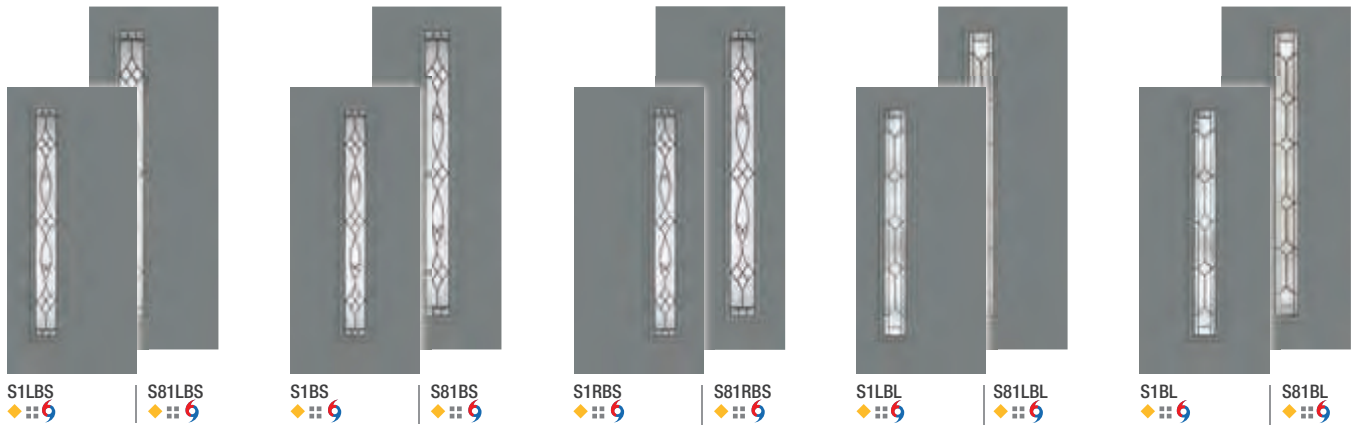

Línea

Note: Product images show exterior side of door.

It's your decision, by design.

Select a look for the door and sidelites. Choose a material. Find an available glass design and frame to complete the statement. Stain or paint it any color. Explore all the possible combinations at thermatru.com/pulse.

Note: Door and sidelite styles shown in smooth fiberglass with flat lite frame. To see styles in other material choices, go to thermatru.com/pulse.

Note: See page 275 for important product details that may help with your purchase decision.

Top: Pulse Ari, Axis Glass with Scrolled Lite Frame, Door – S83AX, ©TheHouseDesigners.com