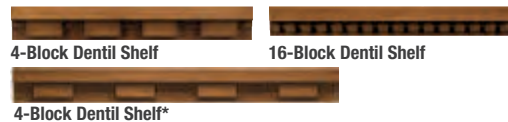

Optional Dentil Shelves