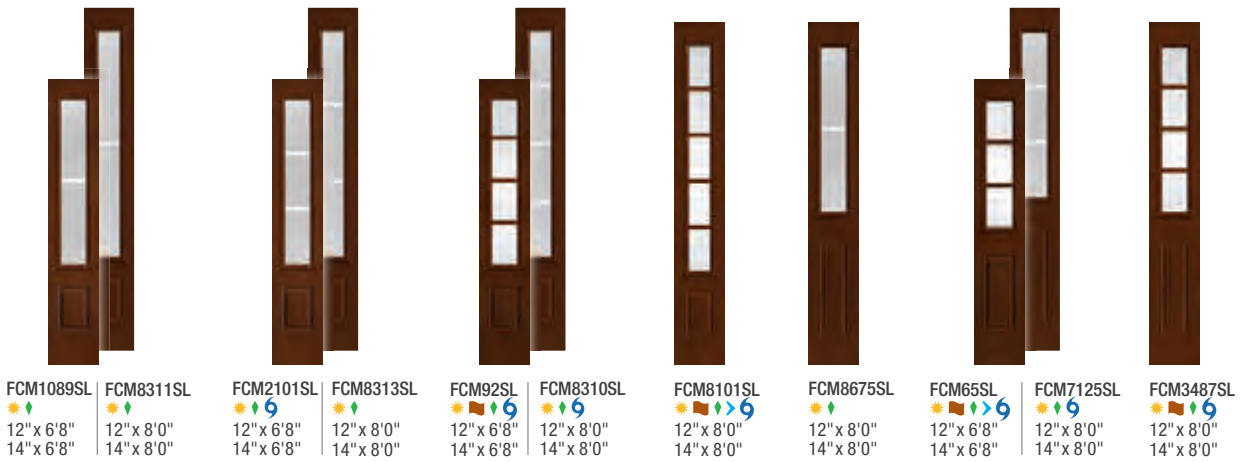

*Not recommended for use behind storm doors or to be painted dark colors, if exposed to direct sunlight.
Note: See page 275 for important product details that may help with your purchase decision.