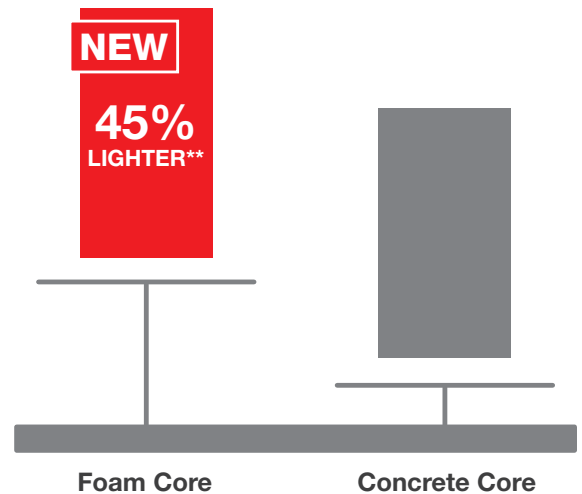

*To confirm fire door requirements in your jurisdiction, always check with your local building code authority.
**Comparison of 20-minute foam core Fire-rated door to a 20-minute concrete core Fire-rated door with similar style.
Note: To see the full results of third-party Intertek, Warnock-Hersey testing, visit www.thermatru.com/performance.
Top: Fiber-Classic Mahogany Collection Door – FMF205, Finish – Driftwood