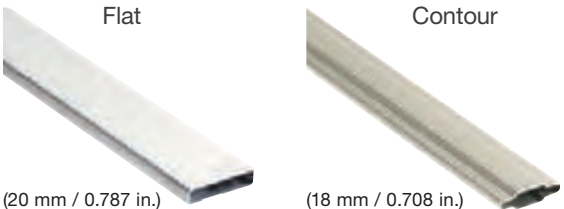

GBG Bar Options

Flat

Contour

(20 mm / 0.787 in.)

(18 mm / 0.708 in.)