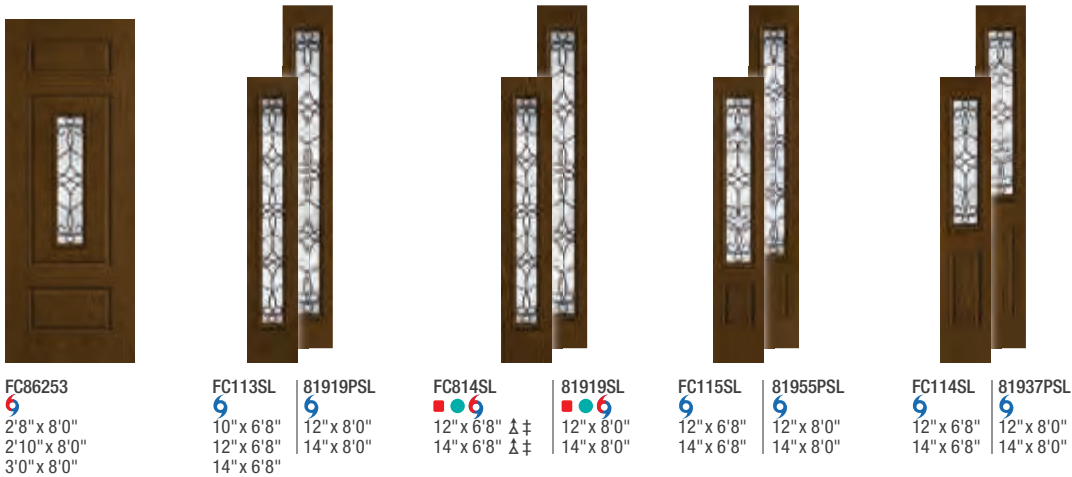

FC814SL | 81919SL
6 | 6
12" x 6'8" Δ ‡ | 12" x 8'0"
14" x 6'8" Δ ‡ | 14" x 8'0"

FC115SL | 81955PSL
6 | 6
12" x 6'8" | 12" x 8'0"
14" x 6'8" | 14" x 8'0"

FC114SL | 81937PSL
6 | 6
12" x 6'8" | 12" x 8'0"
14" x 6'8" | 14" x 8'0"