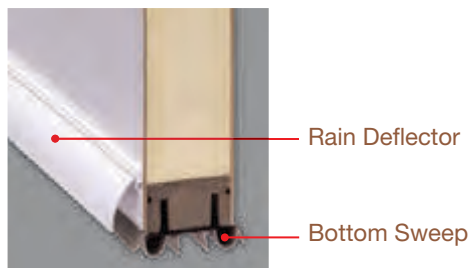

Bottom of door; exterior view.