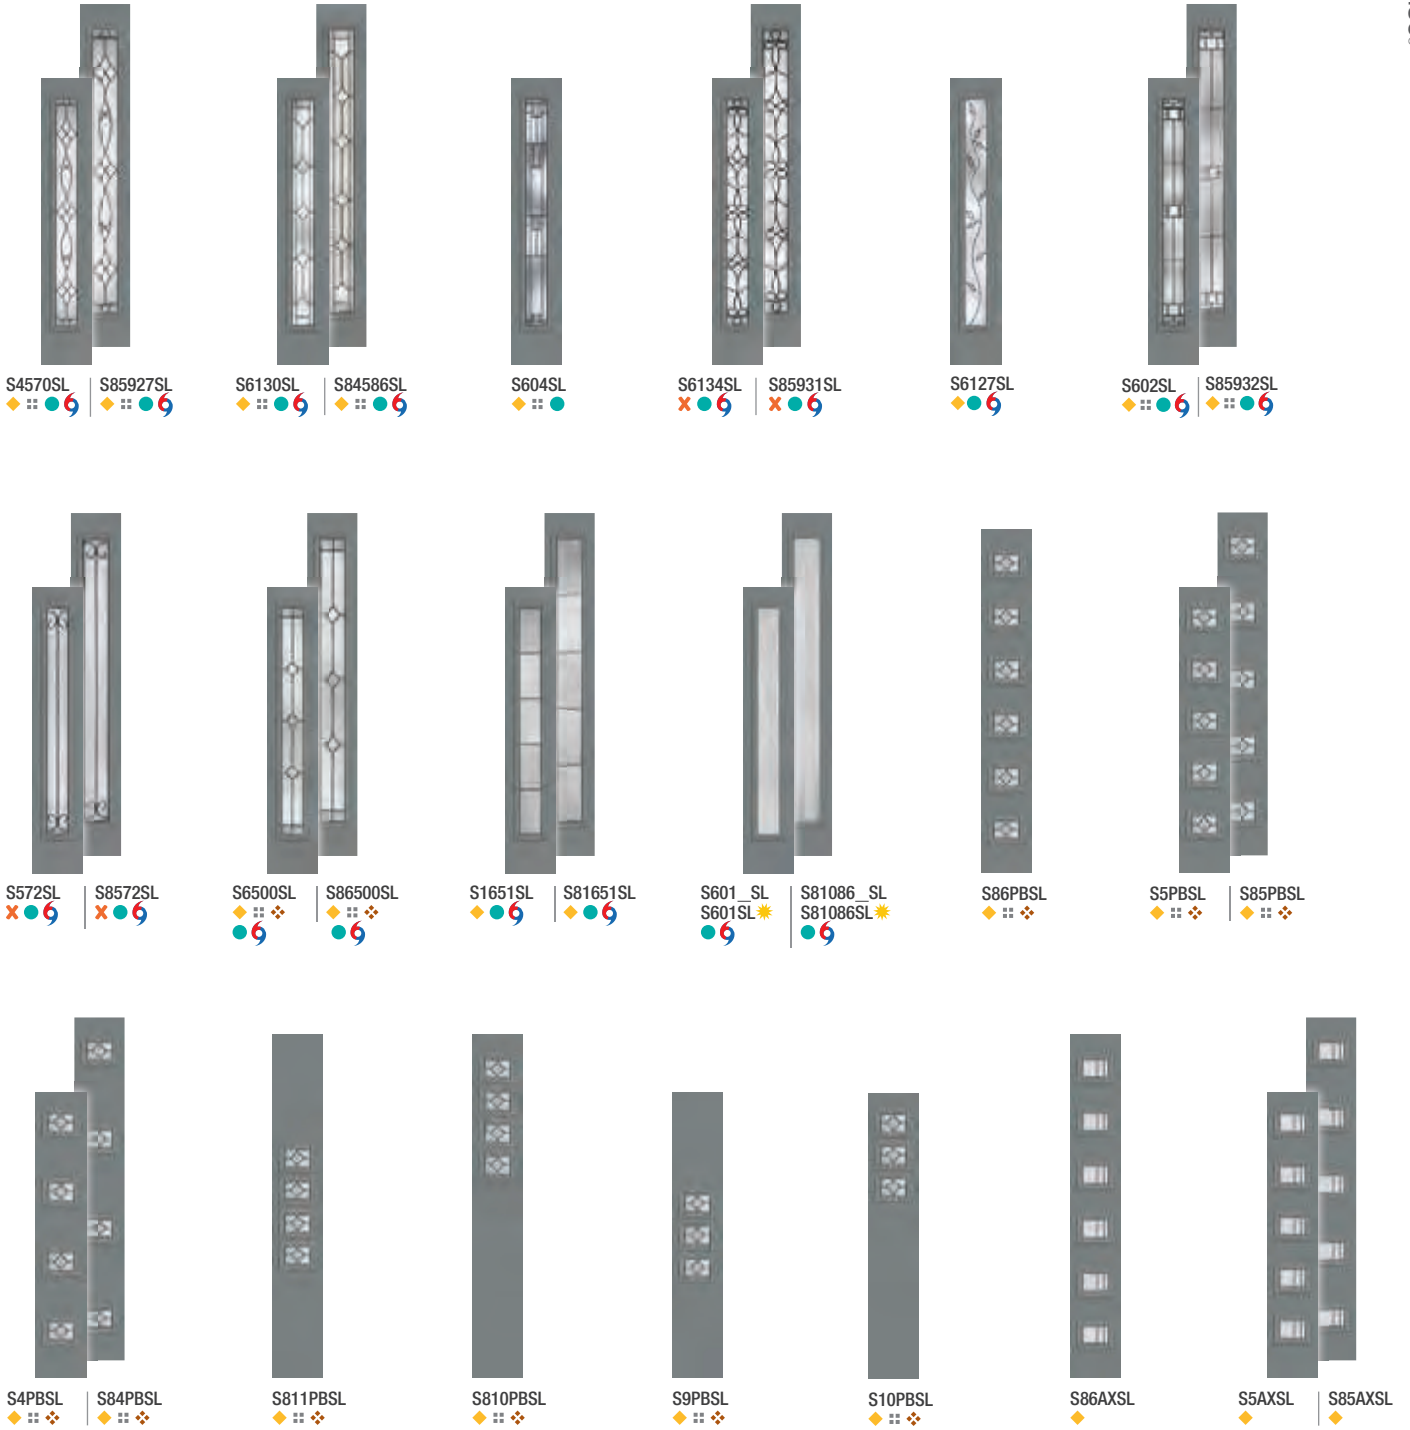

Sidelites

Note: Product images show exterior side of door.

Sidelites *Continue on next page.*

Privacy & Textured Glass Options

Add the code to the blank in the style number for the desired door and glass combination. For details on glass options, see page 230.

XG = Geometric
XE = Satin Etch

XC = Chord
XJ = Chinchilla

XR = Rainglass
XN = Granite

Key

- Low-E Glass (LE)
- Black Nickel Caming (1D)
- Brushed Nickel Caming (1C)
- Brass Caming (1A)
- Wrought Iron (1W)
- Vented Sidelite (No Impact)
  (6"8" only in 12" & 14")
  (8"0" only in 14")
- WBDR / HVHZ Options