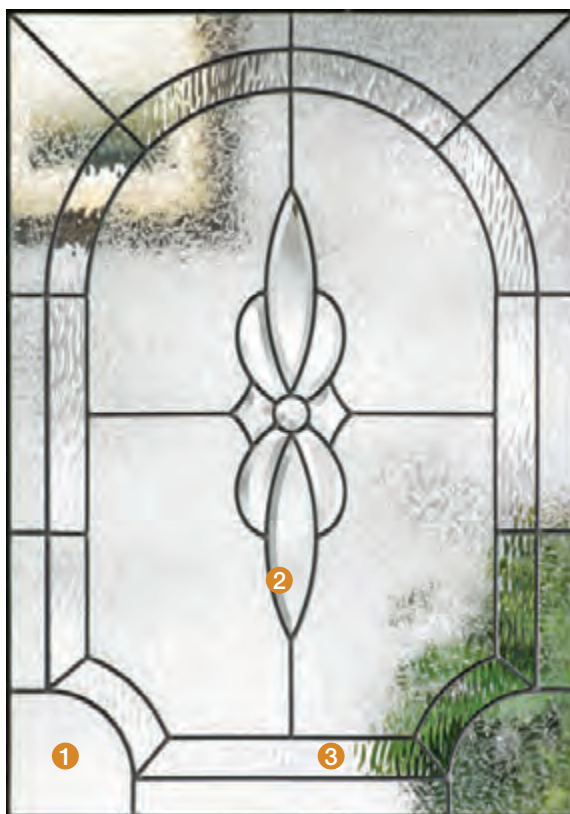

Cambridge™

Ornate and enchanting, Cambridge exhibits a traditional 19th century-inspired elegance with modest privacy using **1** glue chip glass, **2** clear curved bevels, **3** double waterglass and coming.

Available in:
Rustic Collection™
Oak Collection™
Canvas Collection.

1 **8** 10
Glass Privacy Rating

Black Nickel