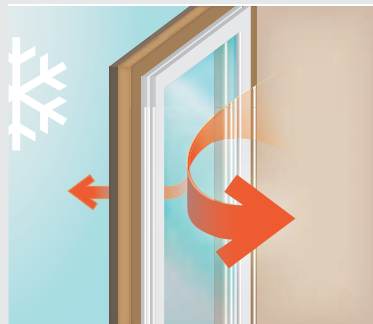

In cold weather, Low-E glass can help reduce the loss of heat by reflecting the heat back inside the home.