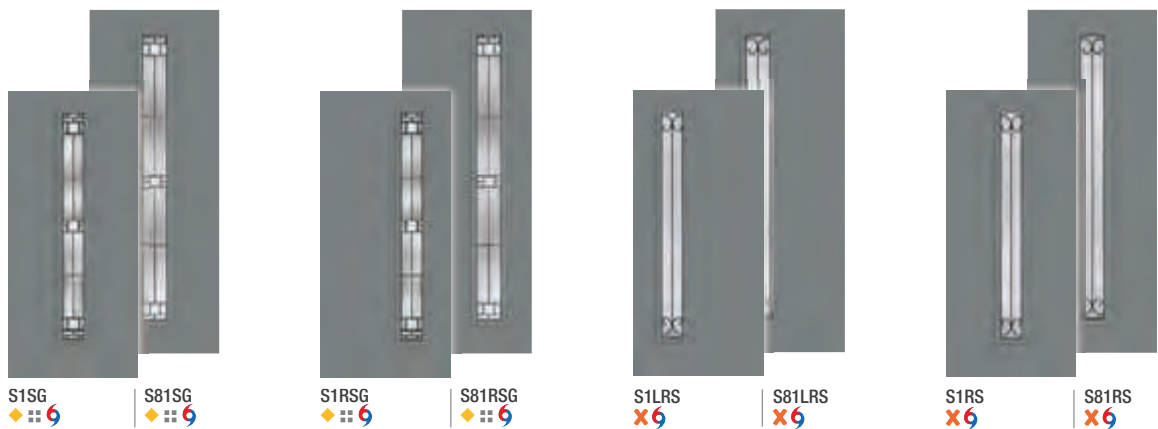

S1SG | S81SG | S1RSG | S81RSG | S1LRS | S81LRS | S1RS | S81RS

Línea Continues on next page.

Privacy & Textured Glass Options

Add the code to the blank in the style number for the desired door and glass combination. For details on glass options, see page 230.

XG = Geometric
XE = Satin Etch
XC = Chord
XJ = Chinchilla
XR = Rainglass
XN = Granite

Key

- ☀ Low-E Glass (LE)
- Black Nickel Caming (1D)
- Brushed Nickel Caming (1C)
- Brass Caming (1A)
- ✕ Wrought Iron (1W)
- ⊞ WBDR / HVHZ Options