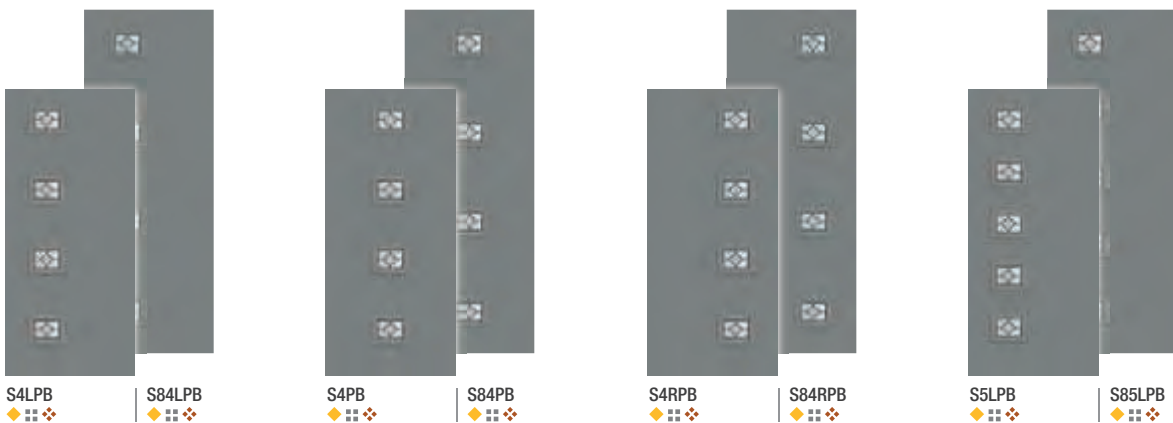

It's your decision, by design. Select a look for the door and sidelites. Choose a material. Find an available glass design and frame to complete the statement. Stain or paint it any color. Explore all the possible combinations at thermatru.com/pulse.
Wood-Grained Fiberglass: Mahogany or Oak (Shown in Driftwood stain.)	Smooth Fiberglass	Steel	

Note: Door and sidelite styles shown in smooth fiberglass with flat lite frame. To see styles in other material choices, go to thermatru.com/pulse.