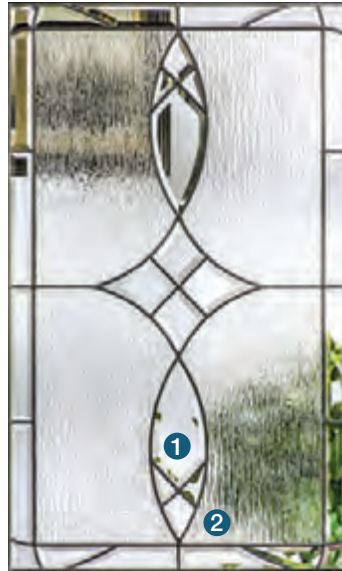

Decorative & Specialty Glass Designs

Blackstone® Page 121

Traditional English design meets
1 clear curved bevels, **2** rainglass
and coming to create the distinctive
styling of Blackstone. Entries get
the best of both privacy and
simple refinement.

Black Nickel