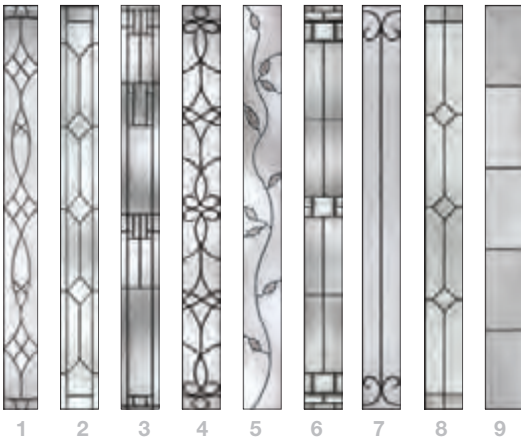

Decorative Glass

Available for Línea.