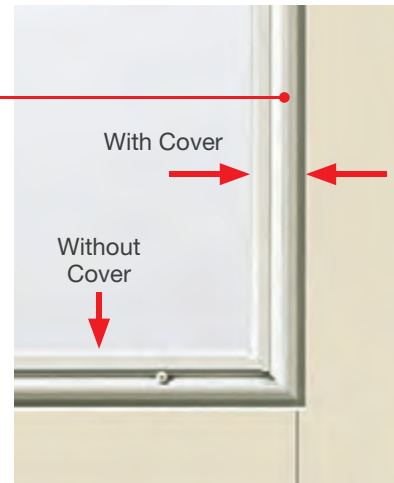

Impact Lip-Lite Frame

Features durable, paintable aluminum construction.

An attractive scrolled profile gives a thin, sleek appearance and a screw channel cover helps hide unsightly screws.