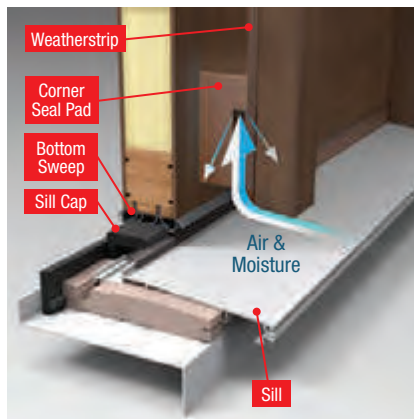

1. **3 Corner seal pads** (inswing only) complete the seal between the **sill cap**, **bottom sweep** and **weatherstrip** to help block potential pathways where wind-driven moisture can infiltrate the bottom corner of the door system.